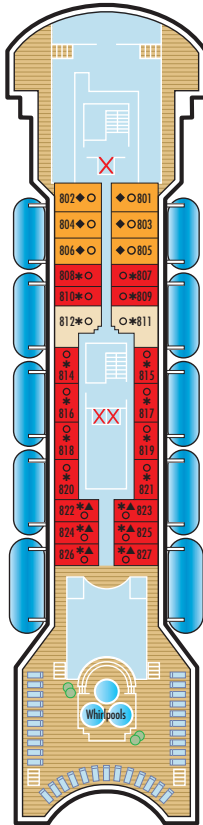

Navigator Deck