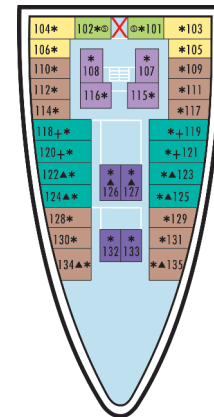

Caribic Deck

CABIN CATEGORY LEGEND

Cat DS	De Luxe Suite
Cat JS	Junior Suite
Cat DL	De Luxe
Cat 12	Premium Twin
Cat 11	Superior Plus Twin
Cat 10	Single
Cat 9	Superior Twin
Cat 8	Standard Twin Plus
Cat 7	Standard Twin
Cat 6	Standard Twin
Cat 5	Single (Inner)
Cat 4	Premium Twin (Inner)
Cat 3	Superior Twin (Inner)
Cat 2	Standard Plus Twin (Inner)
Cat 1	Standard Twin (Inner)

Footnote: All categories with ocean view unless stated.

SYMBOL LEGEND

- ★ Cabin with two lower beds that cannot be pushed together
- Cabin with obstructed view
- Cabin with facilities for the disabled
- ▲ Cabin accommodates a third person
- ⊙ Single occupancy
- ★ Cabin occupies a third and/or fourth person
- Cabin with a King/Queen size bed
- ✗ Lift

Marco Polo Deck Plan 2010 UK Edition

This plan shows the location of cabins and public areas only as a guide. It is not drawn to scale.